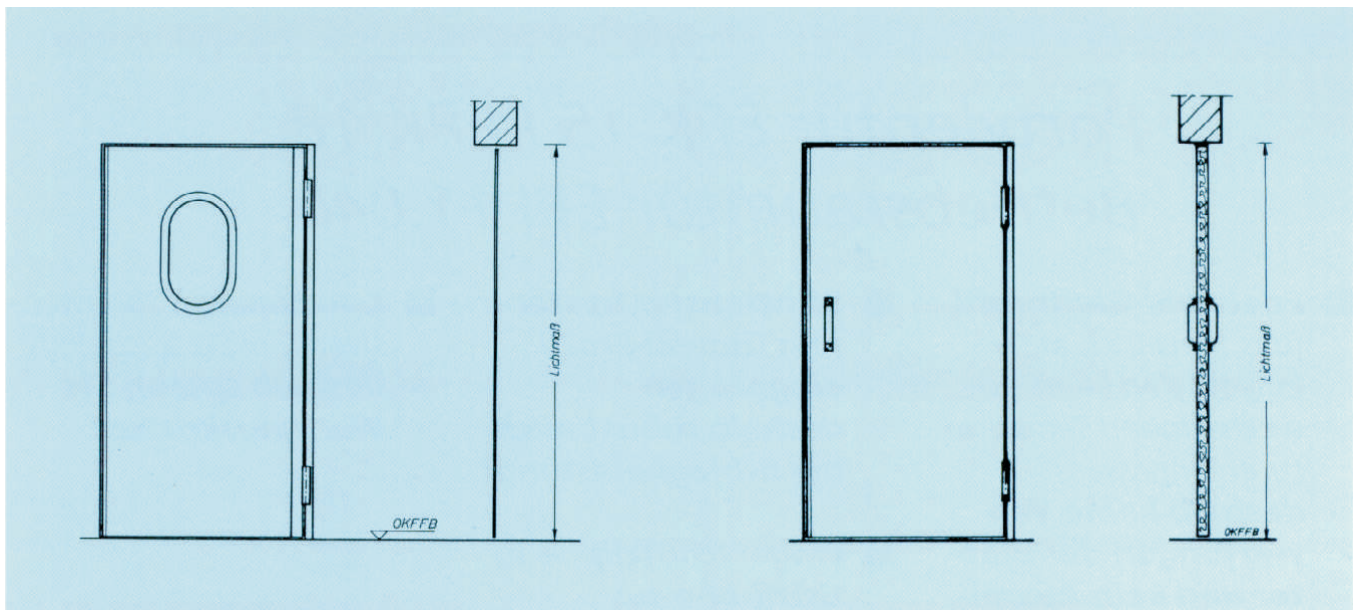

Hygienic Swing Doors

Portylen Door EPK 15 / EPK 18

PVC Door EPL 1 / EPL 2

Metall Door EPI 11.040

Fitting Frame

- 2,0 mm Stainless Steel

Leaf

- 15 mm Polyethylen,
7mm Soft PVC or
40mm Metal Covered PU
- Stainless Steel Guide
Profile
- Window 350x550mm
- down to -30°C

Surface

- Polyethylen (white, spotted
white, blue, red, ...)
- Stainless Steel
- Aluminium
- Plastic Covered White
RAL 9002

Iron Fittings

- Stainless Steel Hinges
adjustable
- 90° Assessment

Variations

- Electro-pneumatic opening
- Top for Rail Transport System
- 2 Leaves
- Frame for ... mm PU Panel